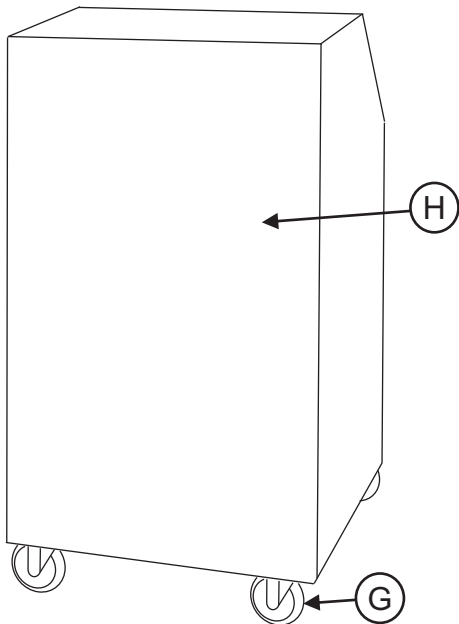

## EXTERIOR PANEL DIAGRAM - OWC2412

FRONT/RIGHT SIDE

FRONT/LEFT SIDE

REAR/LEFT SIDE

* PART NUMBER	DESCRIPTION
A SA076-146	BASE PAN
B SA076-132	FRONT PANEL
C 038-015	EVAPORATOR RETURN GRILLE
D 030-012	EVAPORATOR FILTER (BEHIND GRILLE)
E SA076-074	RIGHT SIDE PANEL
F 038-012	DISCHARGE GRILLE
G 011-006	4" SWIVEL CASTER
H SA076-206	BACK PANEL
I 011-005	4" SWIVEL CASTER WITH BRAKE
J SA076-073	LEFT SIDE PANEL