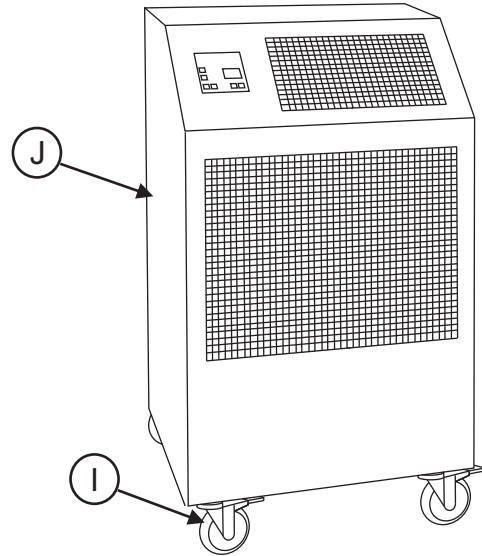

## EXTERIOR PANEL DIAGRAM - OWC2412

FRONT/RIGHT SIDE

FRONT/LEFT SIDE

REAR/LEFT SIDE

* PART NUMBER	DESCRIPTION
A SA076-146	BASE PAN
B SA076-132	FRONT PANEL
C 038-015	EVAPORATOR RETURN GRILLE
D 030-012	EVAPORATOR FILTER (BEHIND GRILLE)
E SA076-074	RIGHT SIDE PANEL
F 038-012	DISCHARGE GRILLE
G 011-006	4" SWIVEL CASTER
H SA076-206	BACK PANEL
I 011-005	4" SWIVEL CASTER WITH BRAKE
J SA076-073	LEFT SIDE PANEL