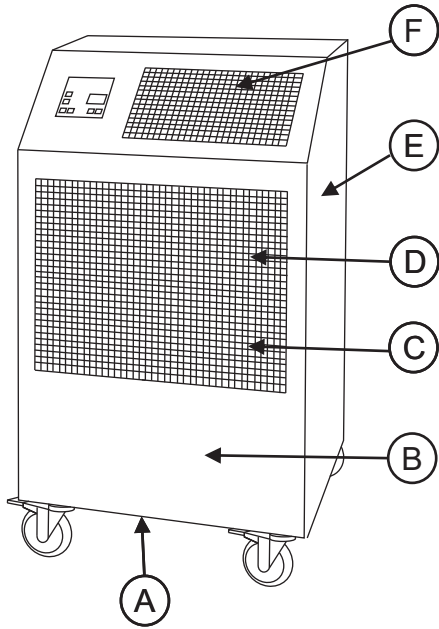

## EXTERIOR PANEL DIAGRAM - OWC2412

FRONT/RIGHT SIDE

FRONT/LEFT SIDE

REAR/LEFT SIDE

* PART NUMBER	DESCRIPTION
A SA076-146	BASE PAN
B SA076-132	FRONT PANEL
C 038-015	EVAPORATOR RETURN GRILLE
D 030-012	EVAPORATOR FILTER (BEHIND GRILLE)
E SA076-074	RIGHT SIDE PANEL
F 038-012	DISCHARGE GRILLE
G 011-006	4" SWIVEL CASTER
H SA076-206	BACK PANEL
I 011-005	4" SWIVEL CASTER WITH BRAKE
J SA076-073	LEFT SIDE PANEL