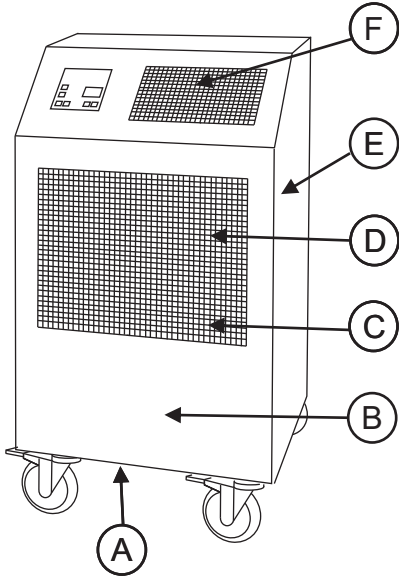

## EXTERIOR PANEL DIAGRAM - OWC1211

FRONT/RIGHT SIDE

FRONT/LEFT SIDE

REAR/LEFT SIDE

* PART NUMBER	DESCRIPTION
A SA076-007-12	BASE PAN
B SA076-110	FRONT PANEL
C 038-014	EVAPORATOR RETURN GRILLE
D 030-033	EVAPORATOR FILTER (BEHIND GRILLE)
E SA076-011	RIGHT SIDE PANEL
F 038-001	DISCHARGE GRILLE
G 011-006	4" SWIVEL CASTER
H SA076-012	BACK PANEL
I 011-005	4" SWIVEL CASTER WITH BRAKE
J SA076-010	LEFT SIDE PANEL