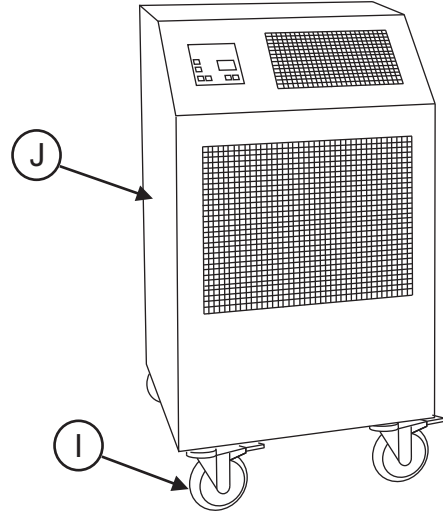

## EXTERIOR PANEL DIAGRAM - OWC1211

FRONT/RIGHT SIDE

FRONT/LEFT SIDE

REAR/LEFT SIDE

* PART NUMBER	DESCRIPTION
A SA076-007-12	BASE PAN
B SA076-110	FRONT PANEL
C 038-014	EVAPORATOR RETURN GRILLE
D 030-033	EVAPORATOR FILTER (BEHIND GRILLE)
E SA076-011	RIGHT SIDE PANEL
F 038-001	DISCHARGE GRILLE
G 011-006	4" SWIVEL CASTER
H SA076-012	BACK PANEL
I 011-005	4" SWIVEL CASTER WITH BRAKE
J SA076-010	LEFT SIDE PANEL