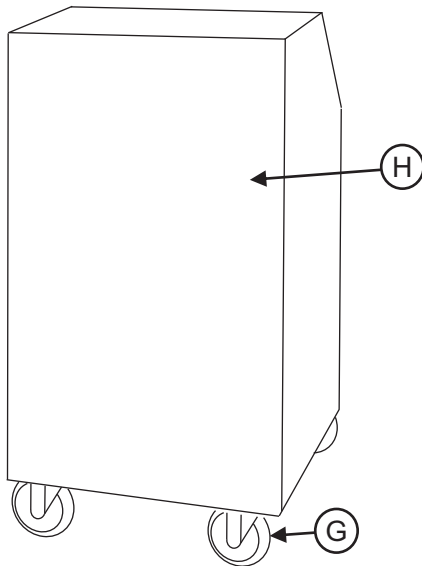

## EXTERIOR PANEL DIAGRAM - OWC1211

FRONT/RIGHT SIDE

FRONT/LEFT SIDE

REAR/LEFT SIDE

* PART NUMBER	DESCRIPTION
A SA076-007-12	BASE PAN
B SA076-110	FRONT PANEL
C 038-014	EVAPORATOR RETURN GRILLE
D 030-033	EVAPORATOR FILTER (BEHIND GRILLE)
E SA076-011	RIGHT SIDE PANEL
F 038-001	DISCHARGE GRILLE
G 011-006	4" SWIVEL CASTER
H SA076-012	BACK PANEL
I 011-005	4" SWIVEL CASTER WITH BRAKE
J SA076-010	LEFT SIDE PANEL